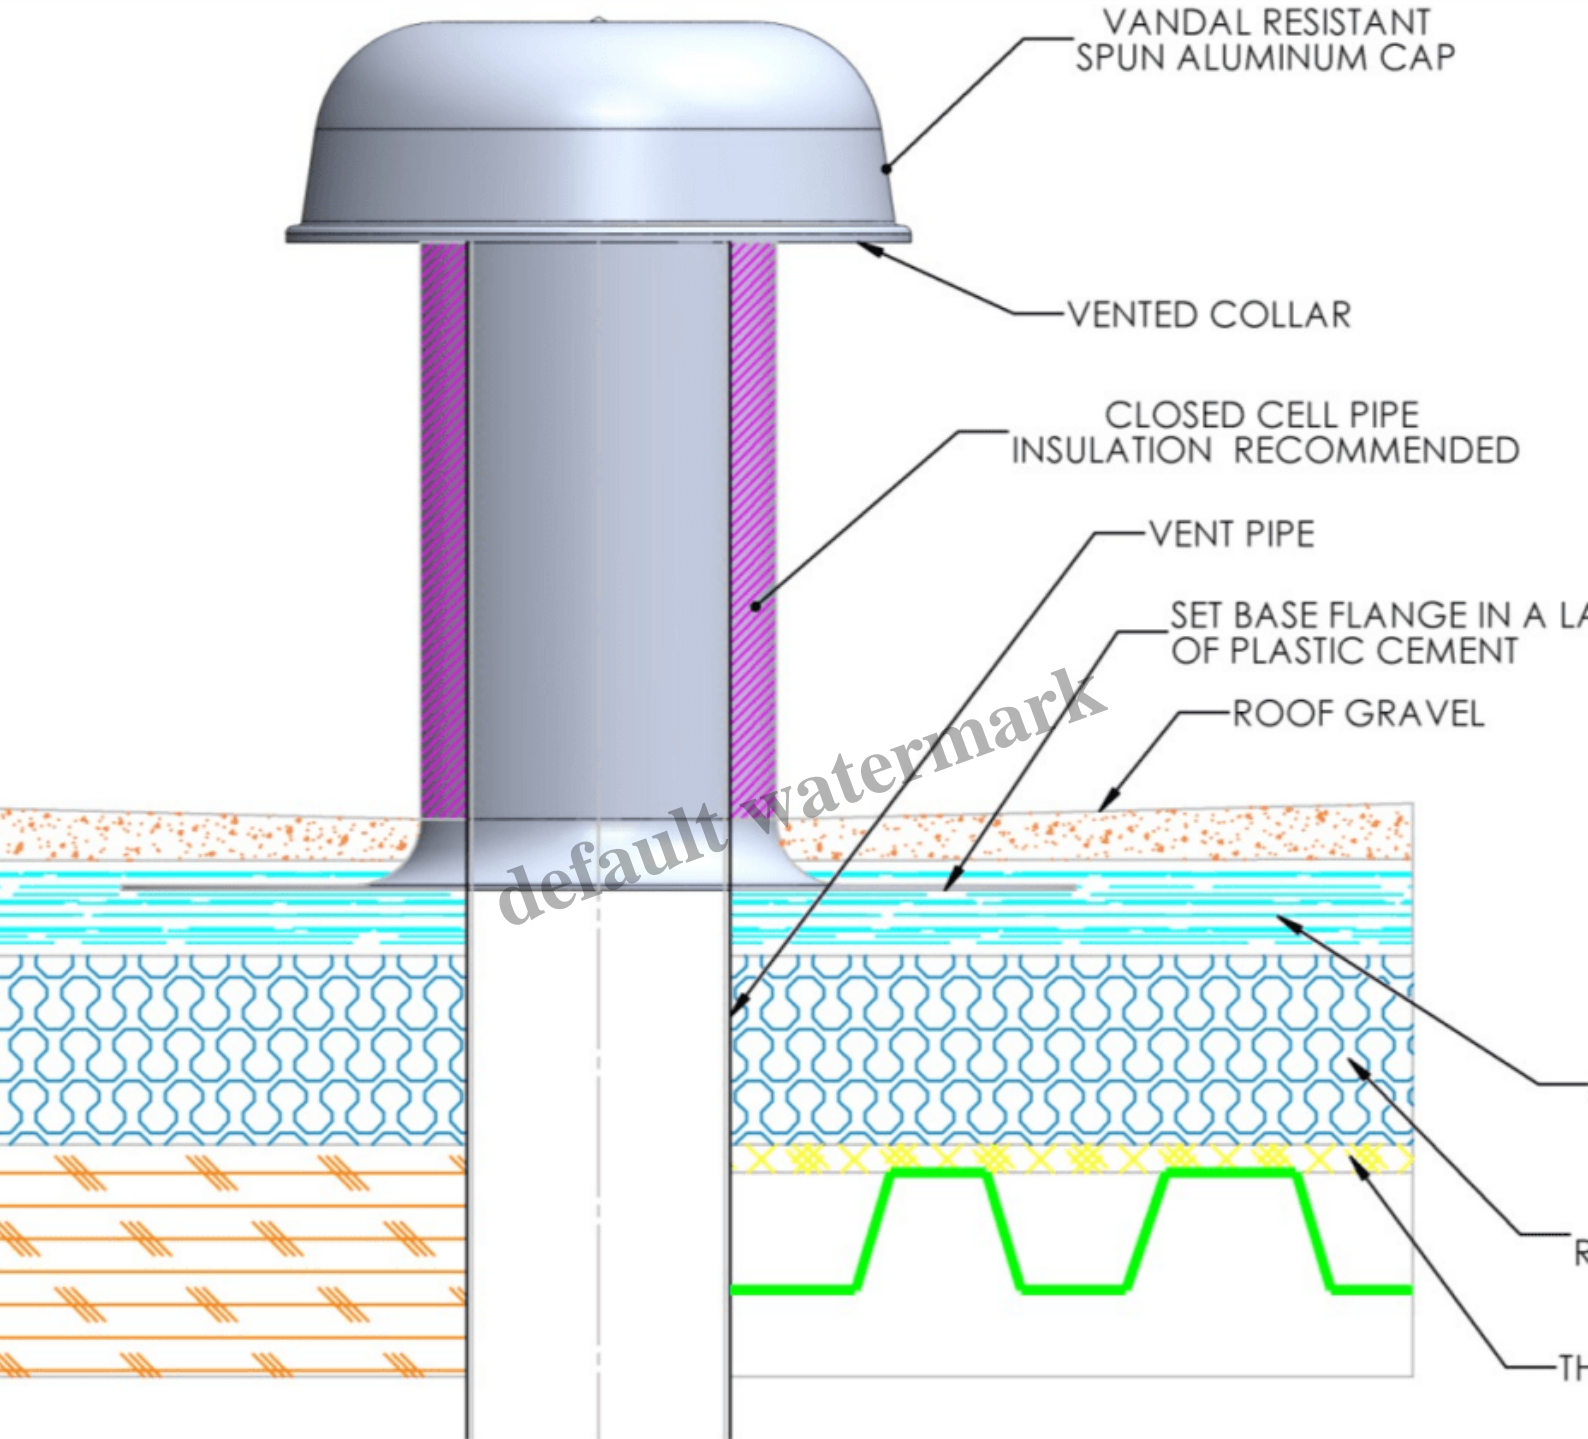

Mushroom Breather With Non Removable Cap

Description

Section Detail:

default watermark

1. Vandal Resistant Spun Aluminum Cap
2. Vented Collar
3. Closed Cell Pipe

Insulation Recommended

4. Vent Pipe
5. Set Base Flange in a Layer of Plastic Cement
6. Roof Gravel
7. Felt Flashing
8. Built Up Roofing Assembly
9. Thermal Barrier

Image Details

default watermark

1. Seamless Spun Aluminum Vent
2. Seamless Spun Aluminum Cap

[Download Catalogue](#)

Download QR
Date Created
April 30, 2022
Author

admin

default watermark