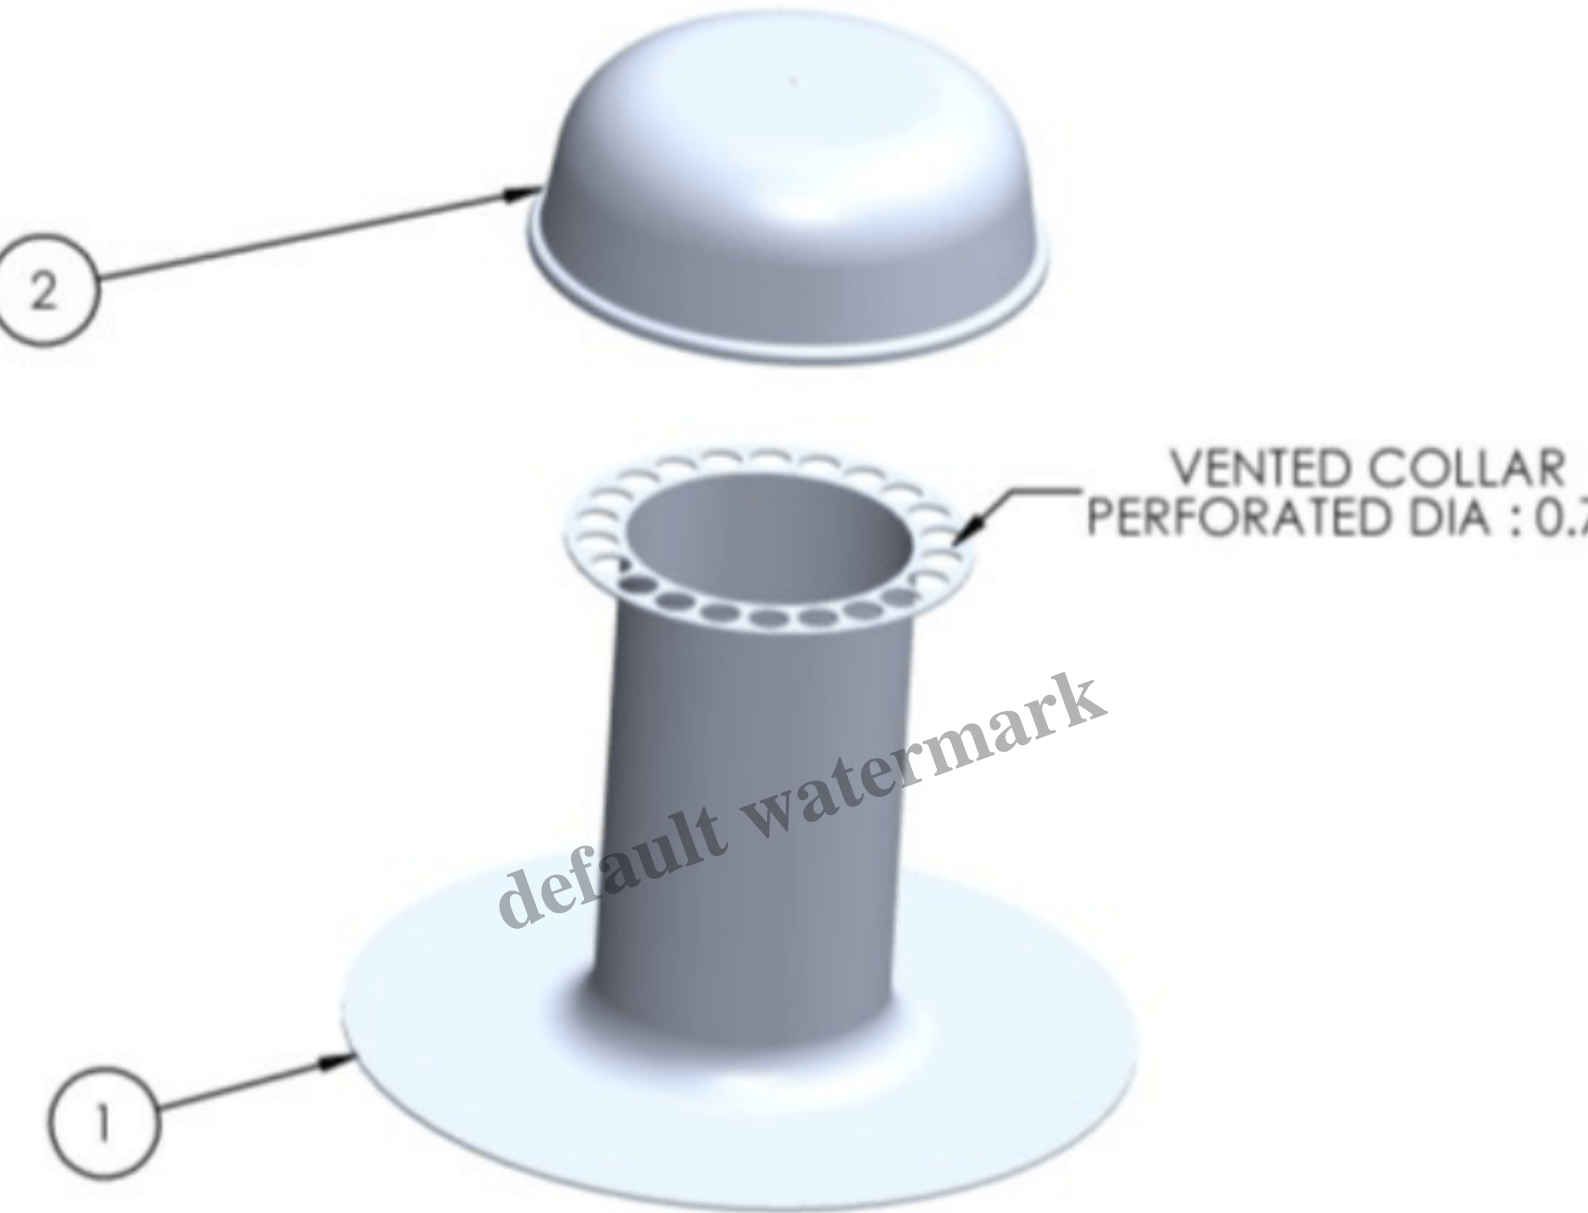

Mushroom Breather With Non Removable Cap

Description

Section Detail:

default watermark

1. Vandal Resistant Spun Aluminum Cap
2. Vented Collar
3. Closed Cell Pipe

Insulation Recommended

4. Vent Pipe
5. Set Base Flange in a Layer of Plastic Cement
6. Roof Gravel
7. Felt Flashing
8. Built Up Roofing Assembly
9. Thermal Barrier

Image Details

default watermark

1. Seamless Spun Aluminum Vent
2. Seamless Spun Aluminum Cap

[Download Catalogue](#)

Download QR
Date Created
April 30, 2022
Author

admin

default watermark