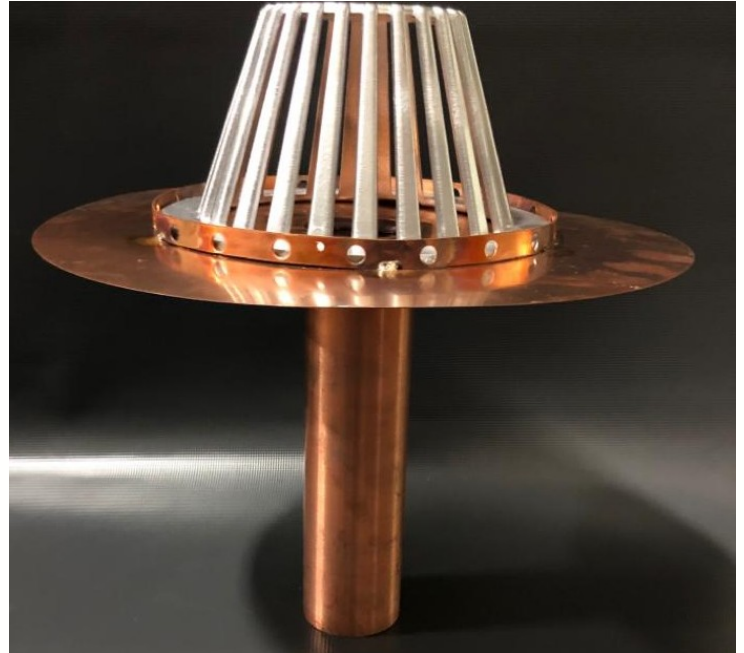

Channel Master Copper Drain— 4 Studs With Clamping Ring

DESCRIPTION :

Channel Master Copper roof drains for use in all low slope roofs applications; additionally compatible with single ply, built-up or modified bitumen roofing membranes. Channel Master Copper drains are available in a 'new construction' or a 'retrofit' insert design for re-roofing applications.

FEATURES & BENEFITS

- Heavy Duty Construction – Standard cast Copper clamping ring and strainer provide outstanding vandal resistance. Copper drain pipe are TIG welded (versus soldered) to resist failure from high temperature roofing torches.
- Cast Strainers mechanically secures the roofing membrane to the drain.
- 32 Oz. (0.042") Thick seamless spun Copper drain
- Copper Flange available in either flat or recessed deck
- 4 bolt design allows ease of installation that has 3/8" Stainless Steel bolts TIG welded from underside of Copper flange
- Flange Bolt design provides over tightening & pullout protection
- Drainage right down to the Membrane
- Fits all sizes of Premium Copper drains
- Available in Retrofit Flat deck sizes 1 3/4", 2 3/4", 3 3/4", 4 3/4", and 5 3/4"
- Available in Recessed deck sizes 2 3/4", 3 3/4", 4 3/4" and 5 3/4"
- Available in New Construction sizes 2", 3", 4" and 6" in flat deck and in sizes 3", 4" and 6" in recessed deck
- 1.2 mm Copper for drains up to 3", 1.5mm for 5" and 2.0mm Copper for 6" drains
- 18" wide Copper flange

PRODUCT LIST:

Channel Master Copper Drain— 4 Studs with Clamping Ring

1. Seamless Copper Flange Assembly
2. Heavy duty Cast Aluminum Strainer
3. Heavy duty Aluminum Clamping Ring

ITEM NO:	DRAIN SIZE	PRODUCT CODE
1	2"	CMCD-R- 4S-200
2	2-3/4"	CMCD-R- 4S-275
3	3"	CMCD-R- 4S-300
4	3-3/4"	CMCD-R- 4S-375
5	4"	CMCD-R- 4S-400
6	5-3/4"	CMCD-R- 4S-575
7	6"	CMCD-R- 4S-600

Channel Master Copper Drain— 4 studs With Clamping Ring

SECTION DETAIL THROUGH BUR (CONCRETE OR STEEL DECK)