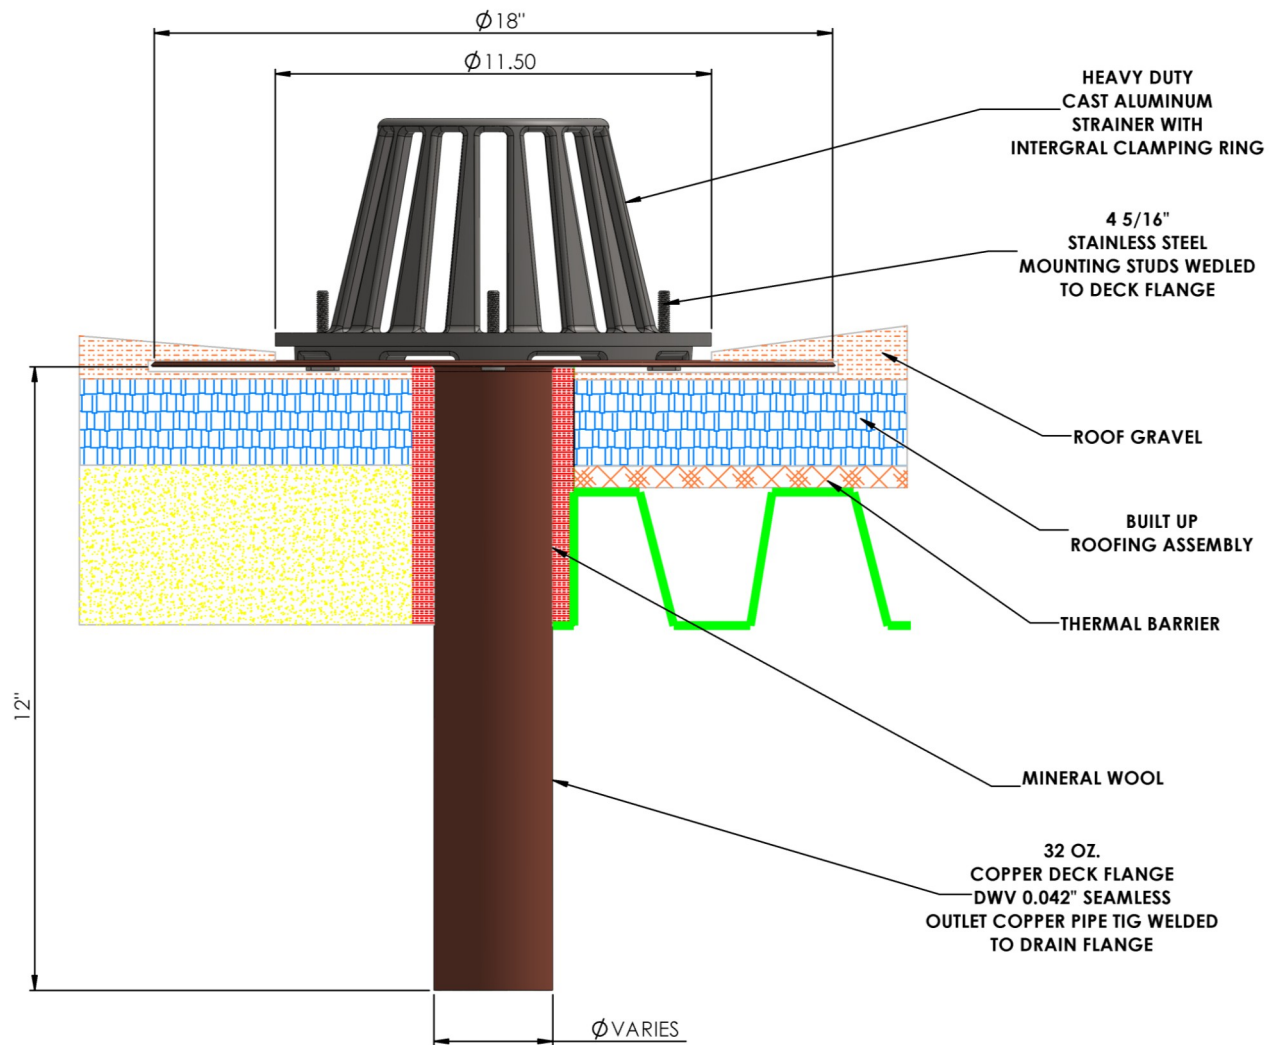

Channel Master Copper Drain— 4 Studs With Clamping Ring

DESCRIPTION :

Channel Master Copper roof drains for use in all low slope roofs applications; additionally compatible with single ply, built-up or modified bitumen roofing membranes. Channel Master Copper drains are available in a 'new construction' or a 'retrofit' insert design for re-roofing applications.

FEATURES & BENEFITS

- Heavy Duty Construction – Standard cast Copper clamping ring and strainer provide outstanding vandal resistance. Copper drain pipe are TIG welded (versus soldered) to resist failure from high temperature roofing torches.
- Cast Strainers mechanically secures the roofing membrane to the drain.
- 32 Oz. (0.042") Thick seamless spun Copper drain
- Copper Flange available in either flat or recessed deck
- 4 bolt design allows ease of installation that has 3/8" Stainless Steel bolts TIG welded from underside of Copper flange
- Flange Bolt design provides over tightening & pullout protection
- Drainage right down to the Membrane
- Fits all sizes of Premium Copper drains
- Available in Retrofit Flat deck sizes 1 3/4", 2 3/4", 3 3/4", 4 3/4", and 5 3/4"
- Available in Recessed deck sizes 2 3/4", 3 3/4", 4 3/4" and 5 3/4"
- Available in New Construction sizes 2", 3", 4" and 6" in flat deck and in sizes 3", 4" and 6" in recessed deck
- 1.2 mm Copper for drains up to 3", 1.5mm for 5" and 2.0mm Copper for 6" drains
- 18" wide Copper flange

PRODUCT LIST:

Channel Master Copper Drain— 4 Studs with Clamping Ring

1. Seamless Copper Flange Assembly
2. Heavy duty Cast Aluminum Strainer
3. Heavy duty Aluminum Clamping Ring

ITEM NO:	DRAIN SIZE	PRODUCT CODE
1	2"	CMCD-R- 4S-200
2	2-3/4"	CMCD-R- 4S-275
3	3"	CMCD-R- 4S-300
4	3-3/4"	CMCD-R- 4S-375
5	4"	CMCD-R- 4S-400
6	5-3/4"	CMCD-R- 4S-575
7	6"	CMCD-R- 4S-600

Channel Master Copper Drain— 4 studs With Clamping Ring

SECTION DETAIL THROUGH BUR (CONCRETE OR STEEL DECK)