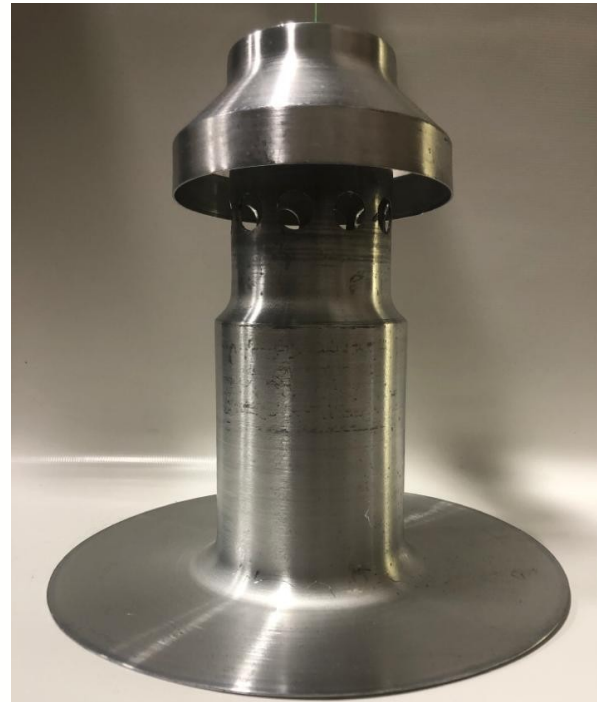

Small Breather 6in— 2 Way

DESCRIPTION :

Small Breather 6in—2 Way

FEATURES & BENEFITS

- Vented 12" high with 12.5" wide deck flange
- 6" I.D. to aluminum wall with .8" insulation thickness
- 0.5" thick Insulated Interior walls.
- Removable 6" wide cap with integral bug screen
- Made from 0.064" thick premium gauge spun aluminum
- Secured vandal proof cap prevents rain or snow entry
- Reduces moisture and trapper air within roofing
- 3/4" thickness polyurethane foam insulated walls
- One-way roof vent with an internal flexible one-way diaphragm

- 1.Spun aluminum drain.
2. Removable Spun Aluminum vent Cap
3. Stainless Steel Screw
- 4.Bug Cover

PRODUCT LIST:

Small Breather 6in— 2 Way

| ITEM NO: | DESCRIPTION | PRODUCT CODE |
|----------|--------------------------|--------------|
| 1 | Small Breather 6in—2 Way | MB-6 |