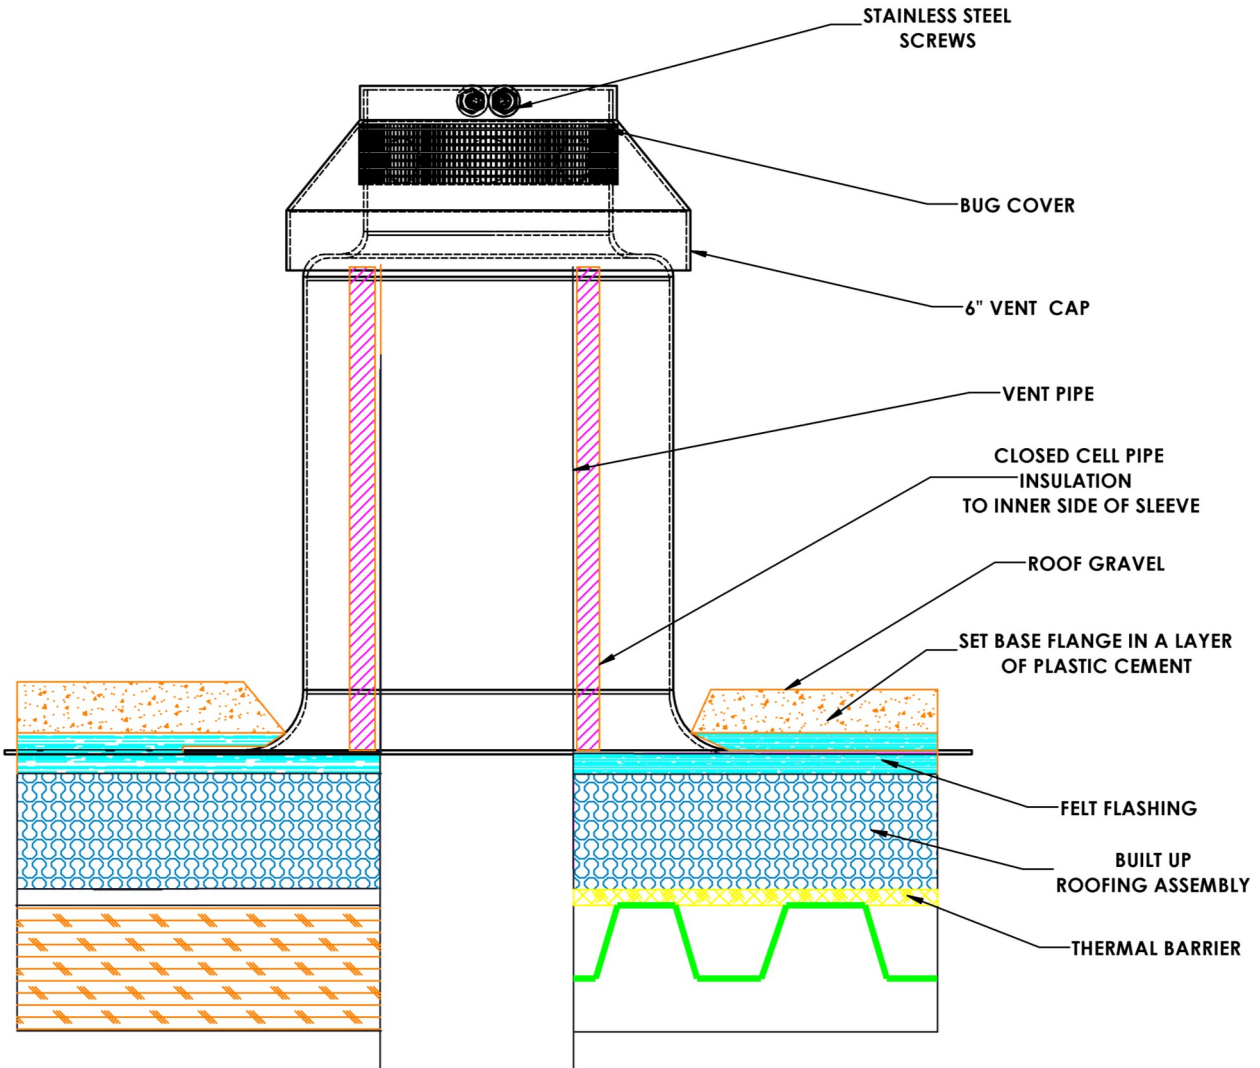

NATIONAL
ROOFING SUPPLY

T: 905-276-7100
C: 647-539-1958
F: 905-914-7100

Toll Free: 800-714-7100
Email: jamie@nationalroofingsupply.ca
www.nationalroofingsupply.ca

665 Millway Ave., Unit 59
Concord, ON
L4K 3T8 Canada

Small Breather 6in—2 Way

SECTION DETAIL THROUGH BUR (CONCRETE OR STEEL DECK)