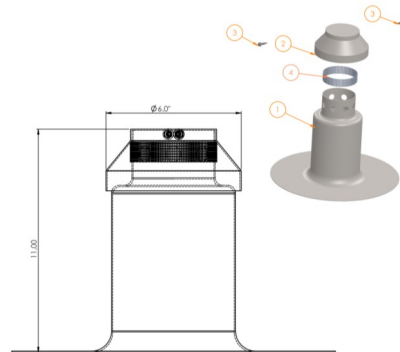

Small Breather 6in— 2 Way

DESCRIPTION :

Small Breather 6in—2 Way

FEATURES & BENEFITS

- Vented 12" high with 12.5" wide deck flange
- 6" I.D. to aluminum wall with .8" insulation thickness
- 0.5" thick Insulated Interior walls.
- Removable 6" wide cap with integral bug screen
- Made from 0.064" thick premium gauge spun aluminum
- Secured vandal proof cap prevents rain or snow entry
- Reduces moisture and trapper air within roofing
- 3/4" thickness polyurethane foam insulated walls
- One-way roof vent with an internal flexible one-way diaphragm

- 1.Spun aluminum drain.
2. Removable Spun Aluminum vent Cap
3. Stainless Steel Screw
- 4.Bug Cover

PRODUCT LIST:

Small Breather 6in— 2 Way

| ITEM NO: | DESCRIPTION | PRODUCT CODE |
|----------|--------------------------|--------------|
| 1 | Small Breather 6in—2 Way | MB-6 |